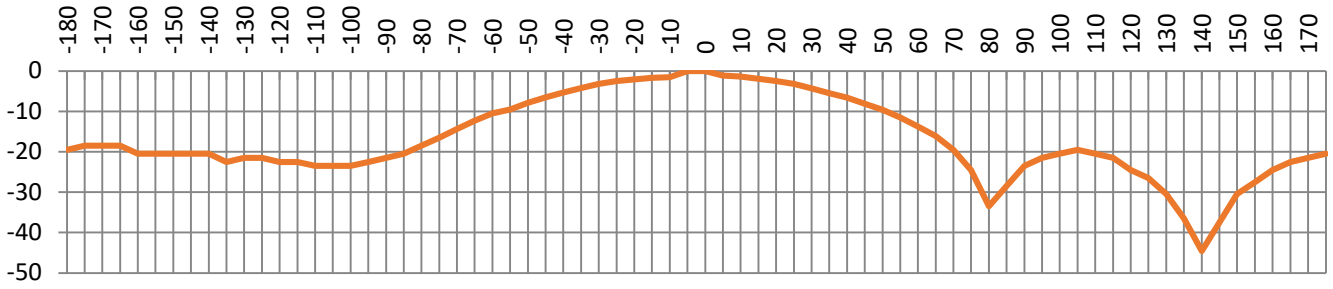

stella doradus

6 Band LPDA Antenna

700 + 800 + 900 + 1800 + 2000 + 2600MHz

Description	Outdoor 6 Band LPDA antenna
Model Number	YAGI5BAND
Frequency range	698 - 960 & 1710-2700MHz
Gain	10dBi / 11dBi
VSWR	<1.5
Polarization	Vertical
Horizontal Beamwidth	65° / 50°
Vertical Beamwidth	50° / 40°
Impedance	50 Ohm
Input Power	50W
Front to Back Ratio	≥15dB / ≥18dB
Connector	N-Female
Lightning Protection	DC Ground
Dimensions	442*205*62mm
Weight	1.2Kg
Rated Wind Velocity	140km/h
Working Temperature	-40° ~+65°

700MHz V Plane

700MHz H Plane

800Mhz Yagi, vertical polarity

920Mhz Yagi, vertical polarity

1800Mhz Yagi, vertical polarity

2100Mhz Yagi, vertical polarity

2600Mhz Yagi, vertical polarity

800Mhz Yagi, Horizontal polarity