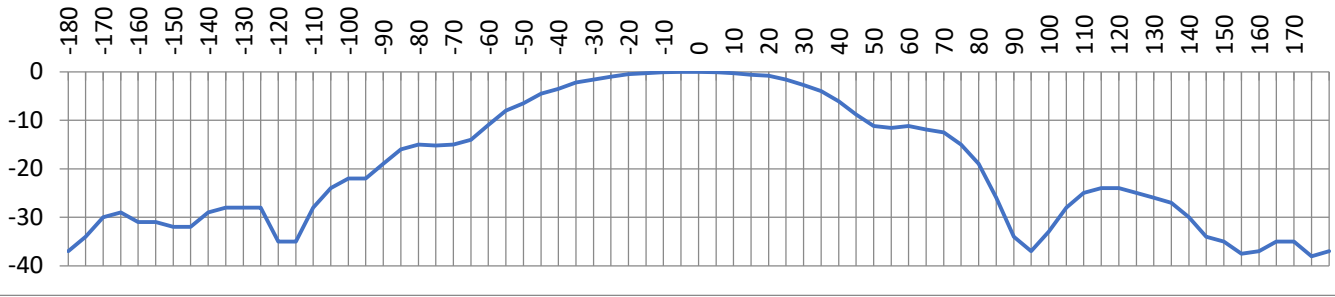

stella doradus

6 Band LPDA Antenna

700 + 800 + 900 + 1800 + 2000 + 2600MHz

Description	Outdoor 6 Band LPDA antenna
Model Number	YAGI5BAND
Frequency range	698 - 960 & 1710-2700MHz
Gain	10dBi / 11dBi
VSWR	<1.5
Polarization	Vertical
Horizontal Beamwidth	65° / 50°
Vertical Beamwidth	50° / 40°
Impedance	50 Ohm
Input Power	50W
Front to Back Ratio	≥15dB / ≥18dB
Connector	N-Female
Lightning Protection	DC Ground
Dimensions	442*205*62mm
Weight	1.2Kg
Rated Wind Velocity	140km/h
Working Temperature	-40° ~+65°

700MHz V Plane

700MHz H Plane

800Mhz Yagi, vertical polarity

920Mhz Yagi, vertical polarity

1800Mhz Yagi, vertical polarity

2100Mhz Yagi, vertical polarity

2600Mhz Yagi, vertical polarity

800Mhz Yagi, Horizontal polarity