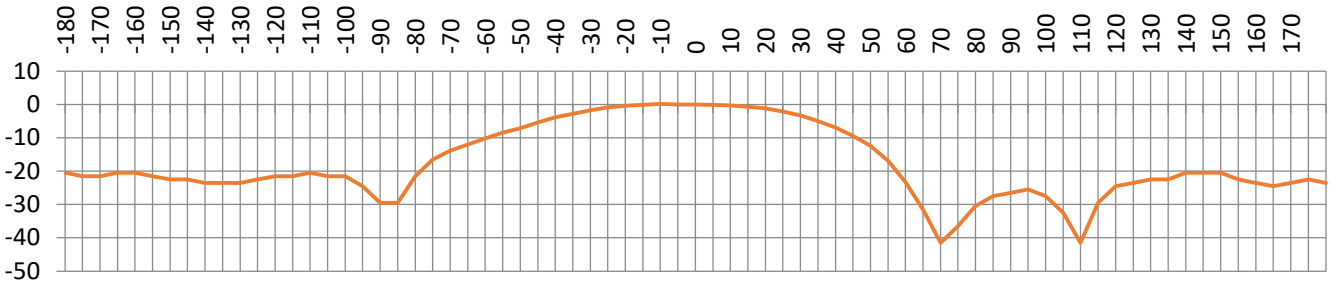

920Mhz Yagi, Horizontal polarity