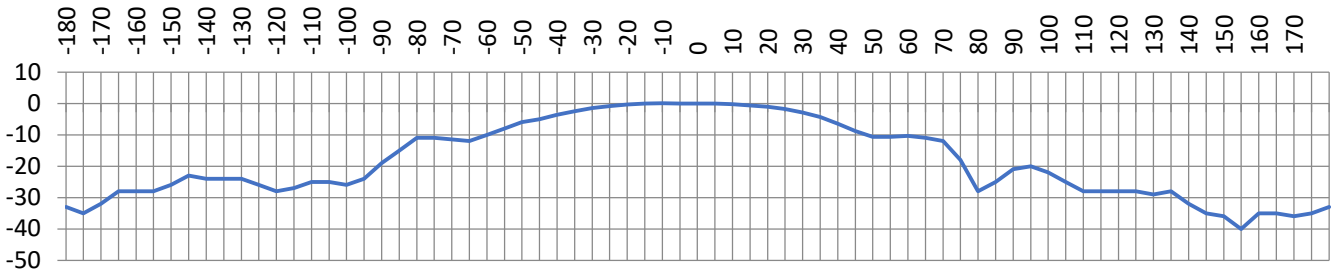

stella doradus

6 Band LPDA Antenna

700 + 800 + 900 + 1800 + 2000 + 2600MHz

Description	Outdoor 6 Band LPDA antenna
Model Number	YAGI5BAND
Frequency range	698 - 960 & 1710-2700MHz
Gain	10dBi / 11dBi
VSWR	<1.5
Polarization	Vertical
Horizontal Beamwidth	65° / 50°
Vertical Beamwidth	50° / 40°
Impedance	50 Ohm
Input Power	50W
Front to Back Ratio	≥15dB / ≥18dB
Connector	N-Female
Lightning Protection	DC Ground
Dimensions	442*205*62mm
Weight	1.2Kg
Rated Wind Velocity	140km/h
Working Temperature	-40° ~+65°

700MHz V Plane

700MHz H Plane

800Mhz Yagi, vertical polarity

920Mhz Yagi, vertical polarity

1800Mhz Yagi, vertical polarity

2100Mhz Yagi, vertical polarity

2600Mhz Yagi, vertical polarity

800Mhz Yagi, Horizontal polarity