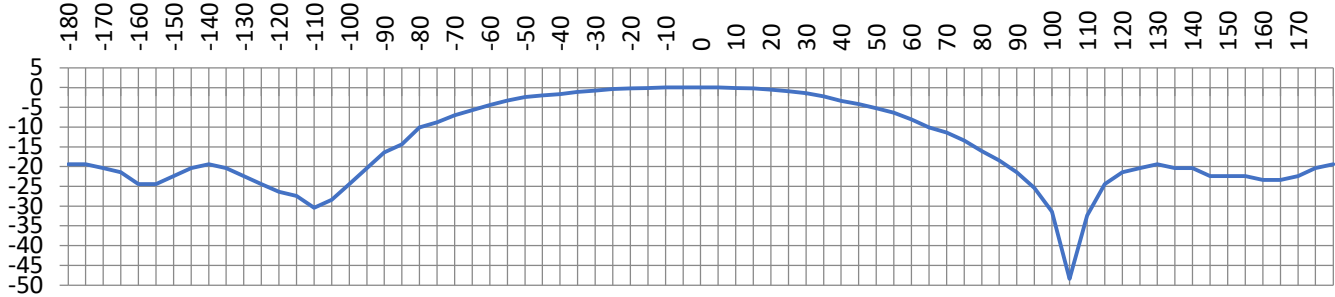

stella doradus

6 Band LPDA Antenna

700 + 800 + 900 + 1800 + 2000 + 2600MHz

Description	Outdoor 6 Band LPDA antenna
Model Number	YAGI5BAND
Frequency range	698 - 960 & 1710-2700MHz
Gain	10dBi / 11dBi
VSWR	<1.5
Polarization	Vertical
Horizontal Beamwidth	65° / 50°
Vertical Beamwidth	50° / 40°
Impedance	50 Ohm
Input Power	50W
Front to Back Ratio	≥15dB / ≥18dB
Connector	N-Female
Lightning Protection	DC Ground
Dimensions	442*205*62mm
Weight	1.2Kg
Rated Wind Velocity	140km/h
Working Temperature	-40° ~+65°

700MHz V Plane

700MHz H Plane

800Mhz Yagi, vertical polarity

920Mhz Yagi, vertical polarity

1800Mhz Yagi, vertical polarity

2100Mhz Yagi, vertical polarity

2600Mhz Yagi, vertical polarity

800Mhz Yagi, Horizontal polarity