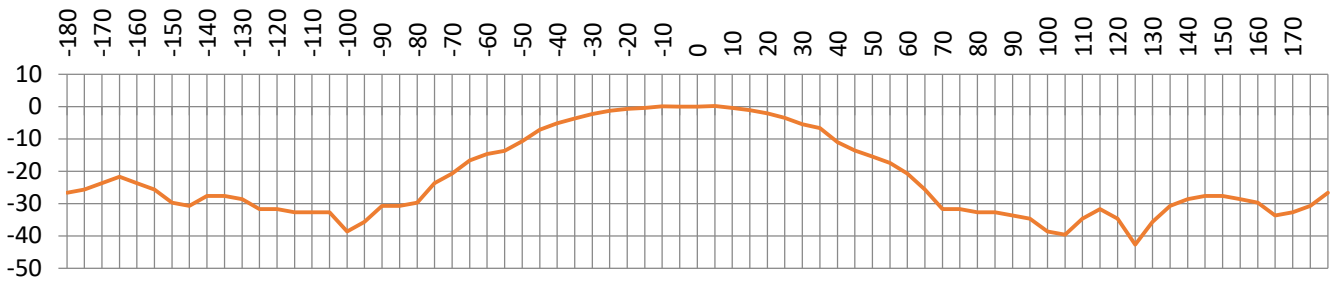

2100Mhz Yagi, Horizontal polarity