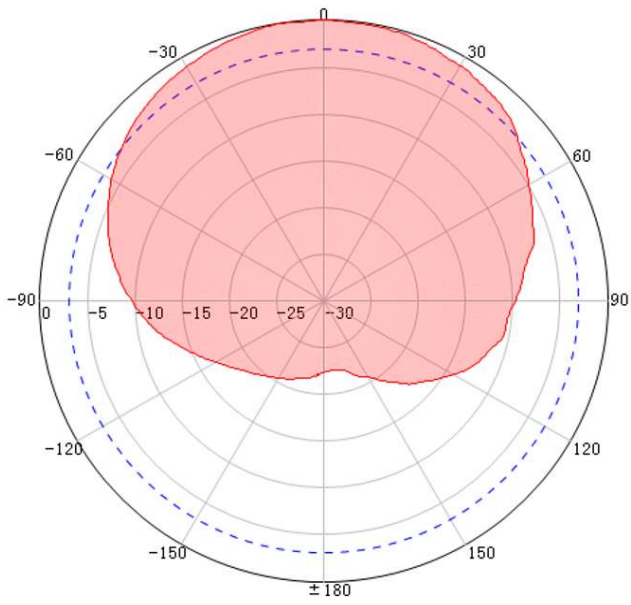

stella doradus

6 Band LPDA Antenna

700 + 800 + 900 + 1800 + 2000 + 2600MHz

Description	Outdoor 6 Band LPDA antenna
Model Number	YAGI5BAND
Frequency range	698 - 960 & 1710-2700MHz
Gain	10dBi / 11dBi
VSWR	<1.5
Polarization	Vertical
Horizontal Beamwidth	65° / 50°
Vertical Beamwidth	50° / 40°
Impedance	50 Ohm
Input Power	50W
Front to Back Ratio	≥15dB / ≥18dB
Connector	N-Female
Lightning Protection	DC Ground
Dimensions	442*205*62mm
Weight	1.2Kg
Rated Wind Velocity	140km/h
Working Temperature	-40° ~+65°

700MHz V Plane

700MHz H Plane

800Mhz Yagi, vertical polarity

920Mhz Yagi, vertical polarity

1800Mhz Yagi, vertical polarity

2100Mhz Yagi, vertical polarity

2600Mhz Yagi, vertical polarity

800Mhz Yagi, Horizontal polarity