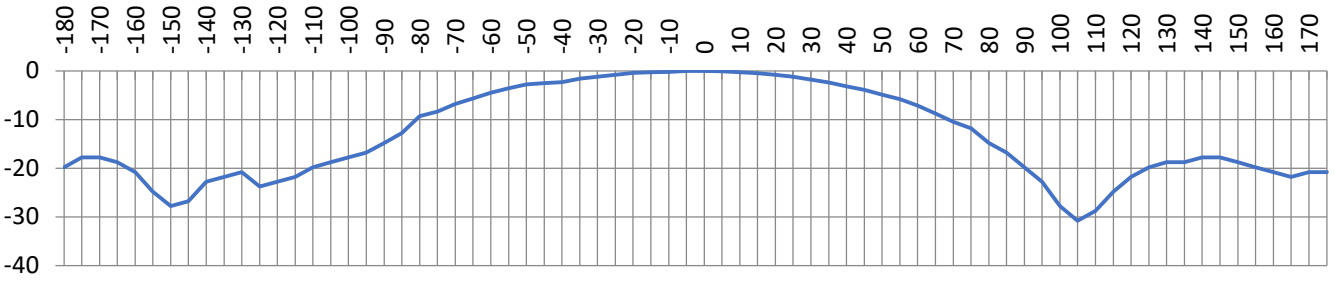

stella doradus

6 Band LPDA Antenna

700 + 800 + 900 + 1800 + 2000 + 2600MHz

Description	Outdoor 6 Band LPDA antenna
Model Number	YAGI5BAND
Frequency range	698 - 960 & 1710-2700MHz
Gain	10dBi / 11dBi
VSWR	<1.5
Polarization	Vertical
Horizontal Beamwidth	65° / 50°
Vertical Beamwidth	50° / 40°
Impedance	50 Ohm
Input Power	50W
Front to Back Ratio	≥15dB / ≥18dB
Connector	N-Female
Lightning Protection	DC Ground
Dimensions	442*205*62mm
Weight	1.2Kg
Rated Wind Velocity	140km/h
Working Temperature	-40° ~+65°

700MHz V Plane

700MHz H Plane

800Mhz Yagi, vertical polarity

920Mhz Yagi, vertical polarity

1800Mhz Yagi, vertical polarity

2100Mhz Yagi, vertical polarity

2600Mhz Yagi, vertical polarity

800Mhz Yagi, Horizontal polarity