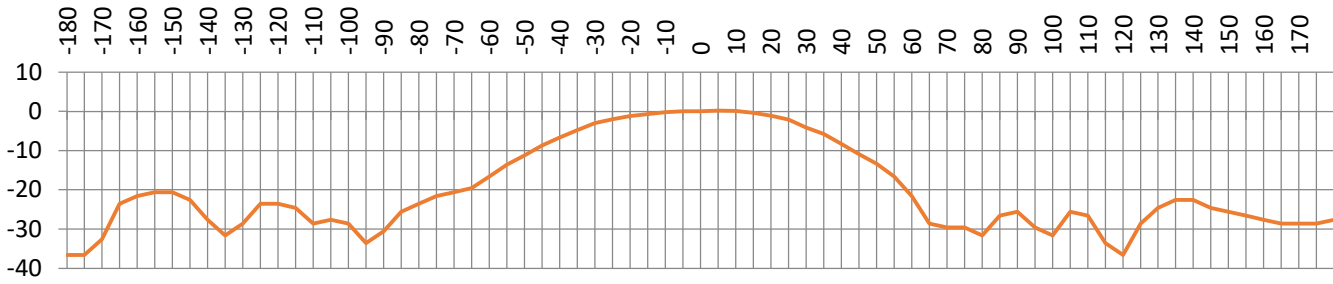

1800Mhz Yagi, Horizontal polarity