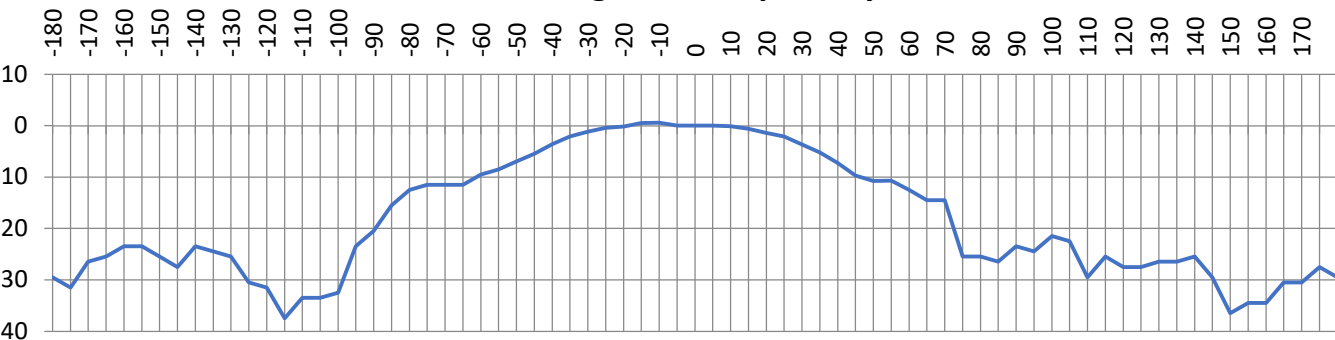

stella doradus

6 Band LPDA Antenna

700 + 800 + 900 + 1800 + 2000 + 2600MHz

Description	Outdoor 6 Band LPDA antenna
Model Number	YAGI5BAND
Frequency range	698 - 960 & 1710-2700MHz
Gain	10dBi / 11dBi
VSWR	<1.5
Polarization	Vertical
Horizontal Beamwidth	65° / 50°
Vertical Beamwidth	50° / 40°
Impedance	50 Ohm
Input Power	50W
Front to Back Ratio	≥15dB / ≥18dB
Connector	N-Female
Lightning Protection	DC Ground
Dimensions	442*205*62mm
Weight	1.2Kg
Rated Wind Velocity	140km/h
Working Temperature	-40° ~+65°

700MHz V Plane

700MHz H Plane

800Mhz Yagi, vertical polarity

920Mhz Yagi, vertical polarity

1800Mhz Yagi, vertical polarity

2100Mhz Yagi, vertical polarity

2600Mhz Yagi, vertical polarity

800Mhz Yagi, Horizontal polarity