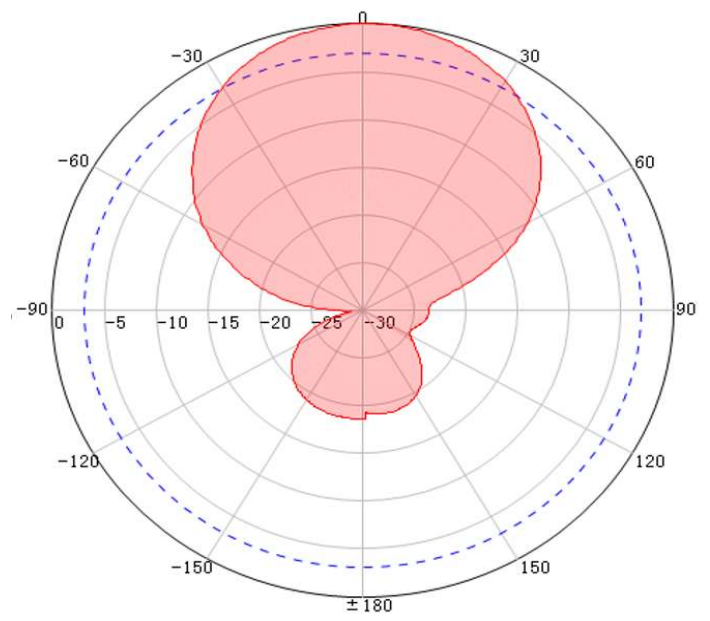

stella doradus

6 Band LPDA Antenna

700 + 800 + 900 + 1800 + 2000 + 2600MHz

Description	Outdoor 6 Band LPDA antenna
Model Number	YAGI5BAND
Frequency range	698 - 960 & 1710-2700MHz
Gain	10dBi / 11dBi
VSWR	<1.5
Polarization	Vertical
Horizontal Beamwidth	65° / 50°
Vertical Beamwidth	50° / 40°
Impedance	50 Ohm
Input Power	50W
Front to Back Ratio	≥15dB / ≥18dB
Connector	N-Female
Lightning Protection	DC Ground
Dimensions	442*205*62mm
Weight	1.2Kg
Rated Wind Velocity	140km/h
Working Temperature	-40° ~+65°

700MHz V Plane

700MHz H Plane

800Mhz Yagi, vertical polarity

920Mhz Yagi, vertical polarity

1800Mhz Yagi, vertical polarity

2100Mhz Yagi, vertical polarity

2600Mhz Yagi, vertical polarity

800Mhz Yagi, Horizontal polarity